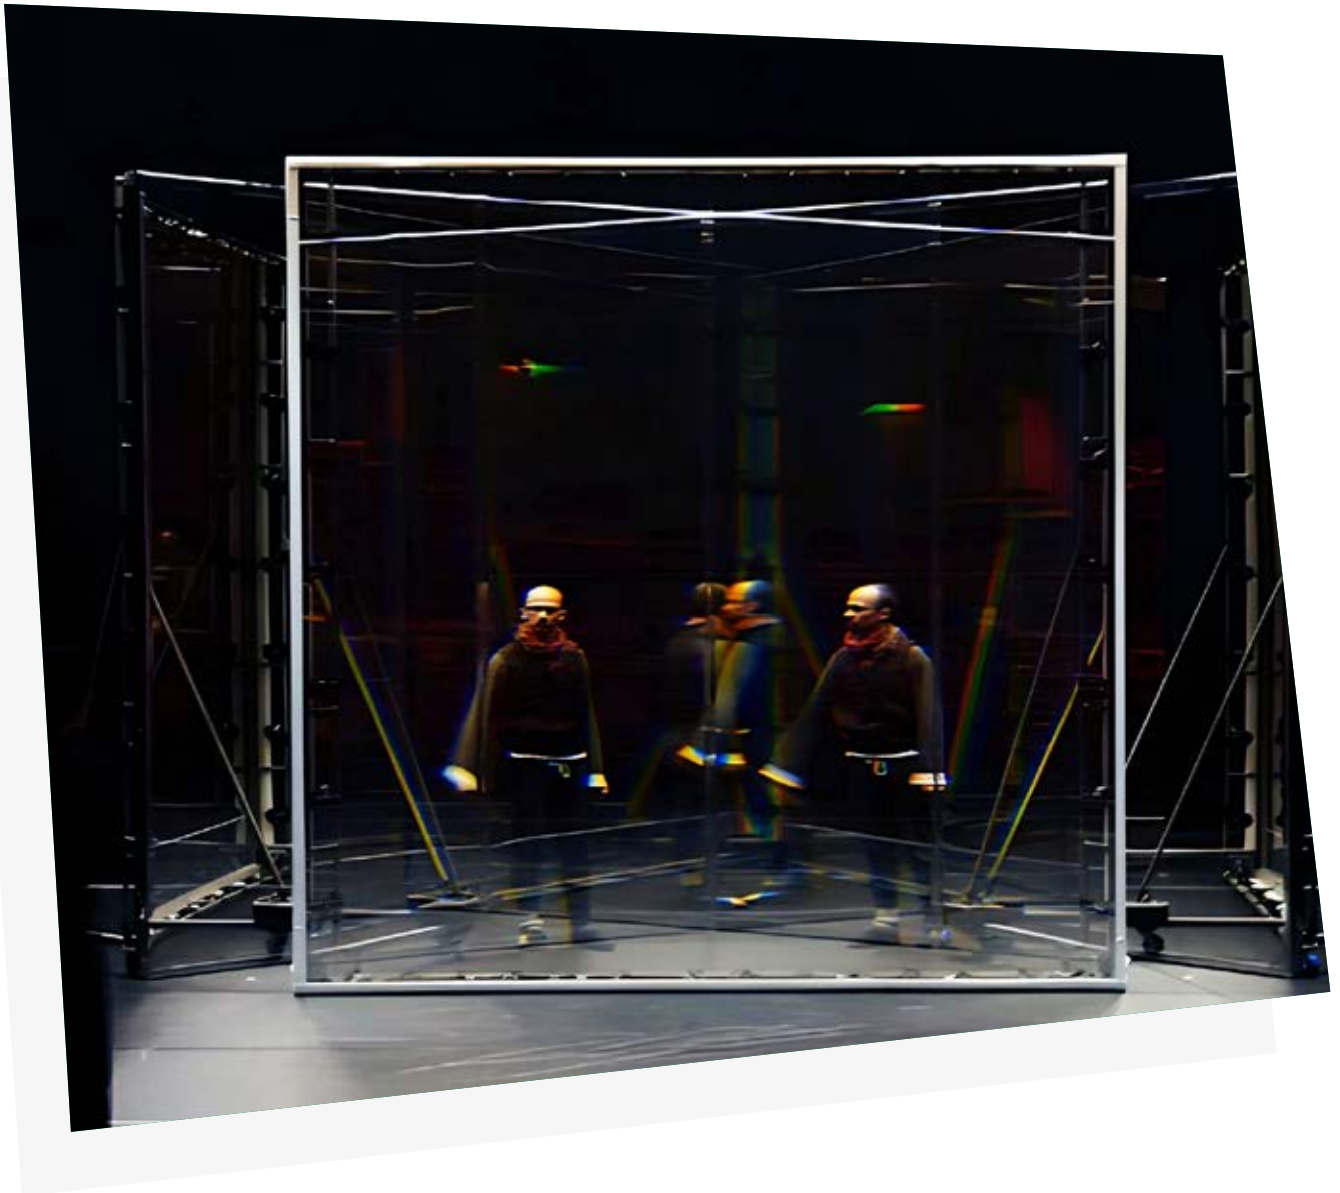

Using a patented manufacturing method, Like Mirror has built up a wealth of experience over the years in creating mirrors from stretched canvas. By applying this process to other materials such as holographic canvases or dichroic film, we can offer you other stretched canvas products. Always in the form of lightweight panels, these stretched canvases offer original solutions for your event projects.

FILM HOLOGRAPHIQUE

HOLOGRAPHIC FILM PANEL

CRÉEZ DES HOLOGRAMMES SPECTACULAIRES
CREATE SPECTACULAR HOLOGRAMS

Film Holographique

Holographic Film Panel

Grâce au concept de toile tendu développé sur les miroirs Like Mirror, nous pouvons également concevoir des supports physiques permettant la réalisation d'hologrammes. Le futur du spectacle visuel est déjà là : des illusions holographiques captivantes à couper le souffle !

- Largeur maximale : 1.50 m
- Longueur maximale : 6 m

Thanks to the concept of stretch canvas developed on Like Mirror mirrors, we can also design physical supports allowing the production of holograms. The future of visual spectacle is already here with our Holographic Film Panel: breathtakingly captivating holographic illusions!