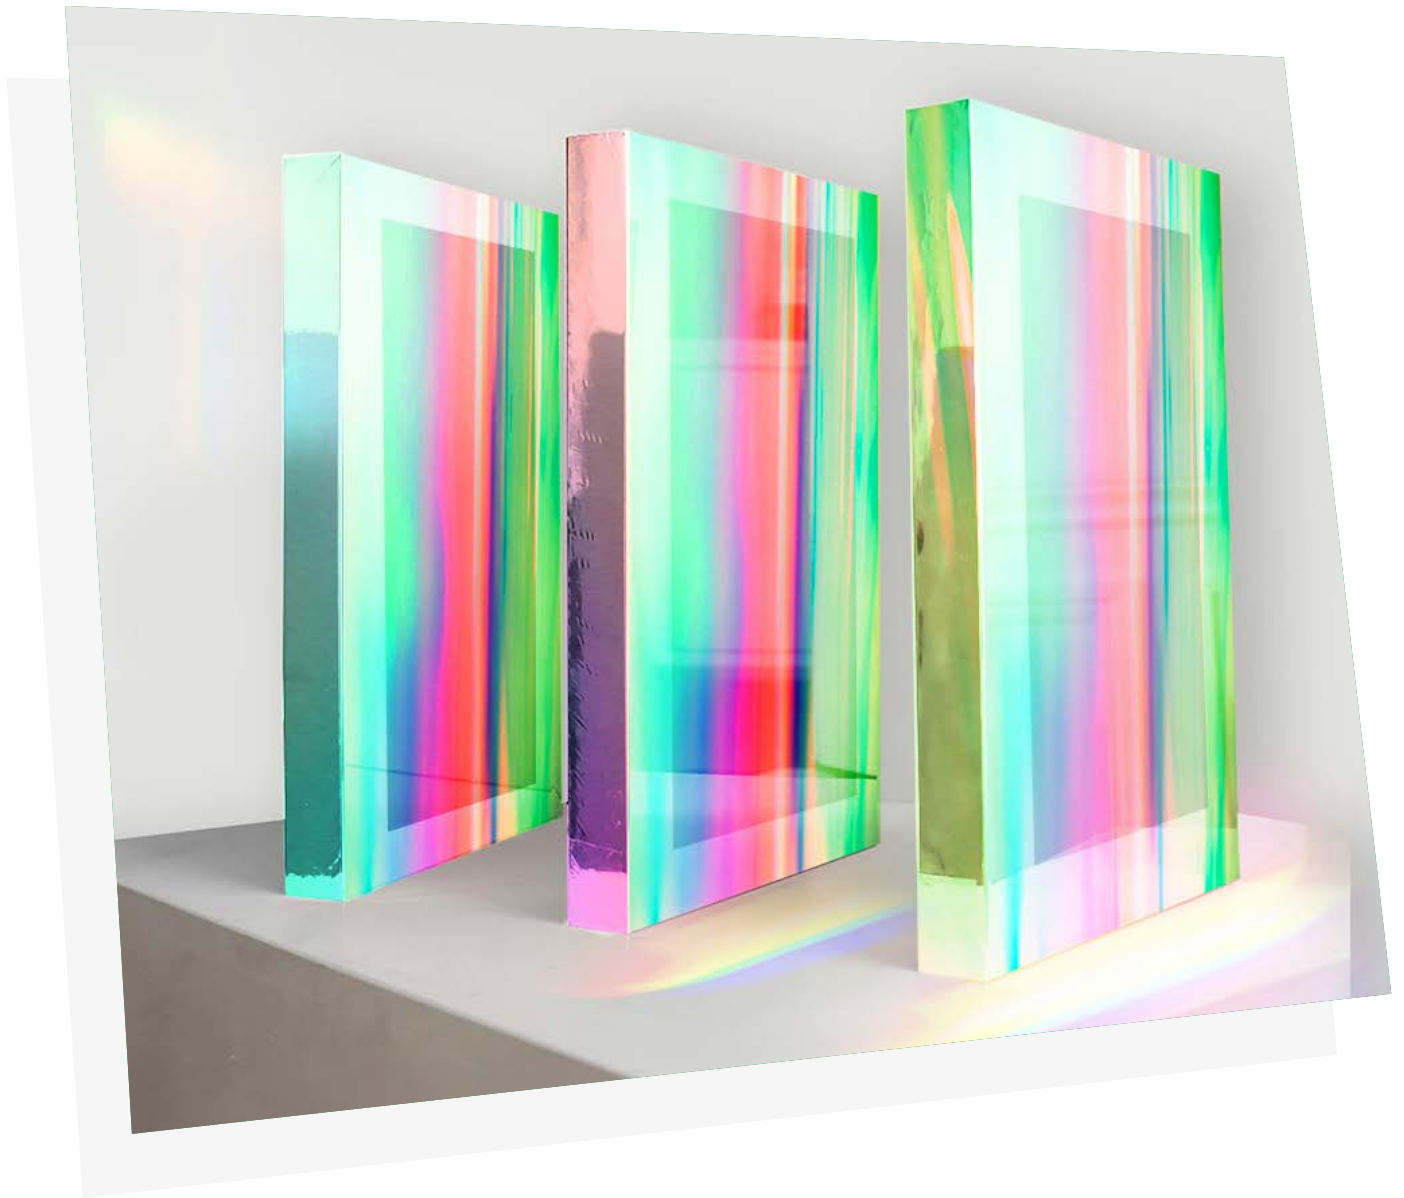

Using a patented manufacturing method, Like Mirror has built up a wealth of experience over the years in creating mirrors from stretched canvas. By applying this process to other materials such as holographic canvases or dichroic film, we can offer you other stretched canvas products. Always in the form of lightweight panels, these stretched canvases offer original solutions for your event projects.

- Largeur maximale : 1.50 m
- Longueur maximale : 6 m

Thanks to the concept of stretch canvas developed on Like Mirror mirrors, we can also design physical supports allowing the production of holograms. The future of visual spectacle is already here with our Holographic Film Panel: breathtakingly captivating holographic illusions!

FILM DICHROÏQUE

DICHROIC FILM PANELS

REFLEXION ARC-EN-CIEL
RAINBOW REFLECTION

Film Dichroïque

Dichroic Film Panels

Un matériau qui présente des propriétés optiques particulières, notamment la capacité de réfléchir ou de transmettre différentes longueurs d'onde de lumière selon l'angle d'observation. Cela crée des effets de couleurs changeantes et de reflets multidimensionnels.

- Largeur maximale : 2,80 m
- Longueur maximale : 12 m

A material that exhibits special optical properties, including the ability to reflect or transmit different wavelengths of light depending on the viewing angle. This creates effects of changing colors and multi-dimensional reflections.