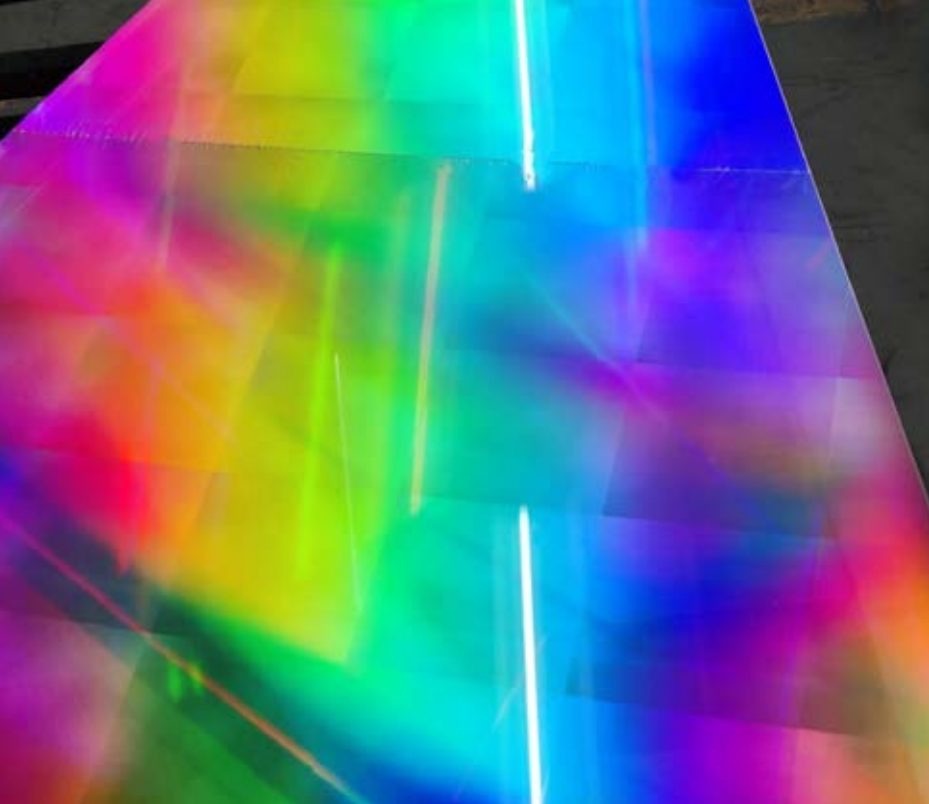

REFLEXION ARC-EN-CIEL
RAINBOW REFLECTION