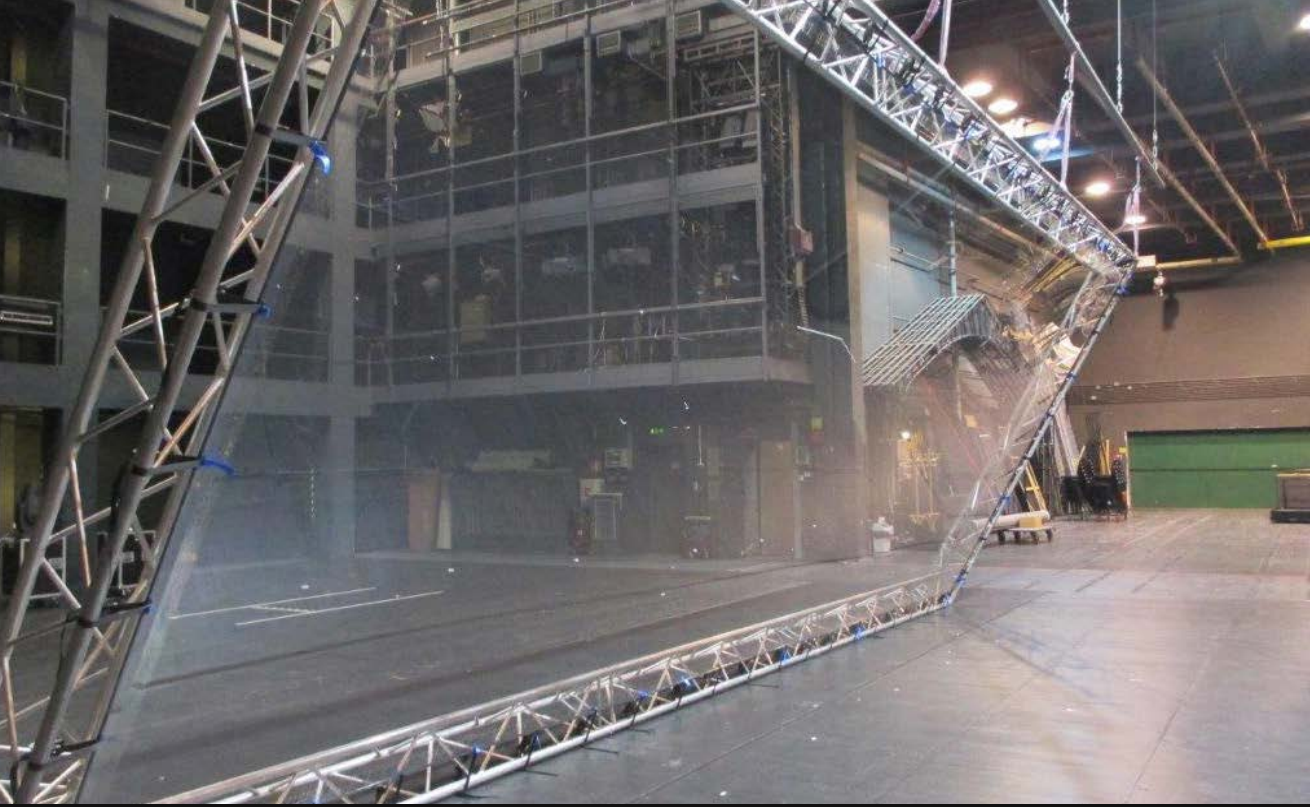

FILM HOLOGRAPHIQUE

HOLOGRAPHIC FILM PANEL