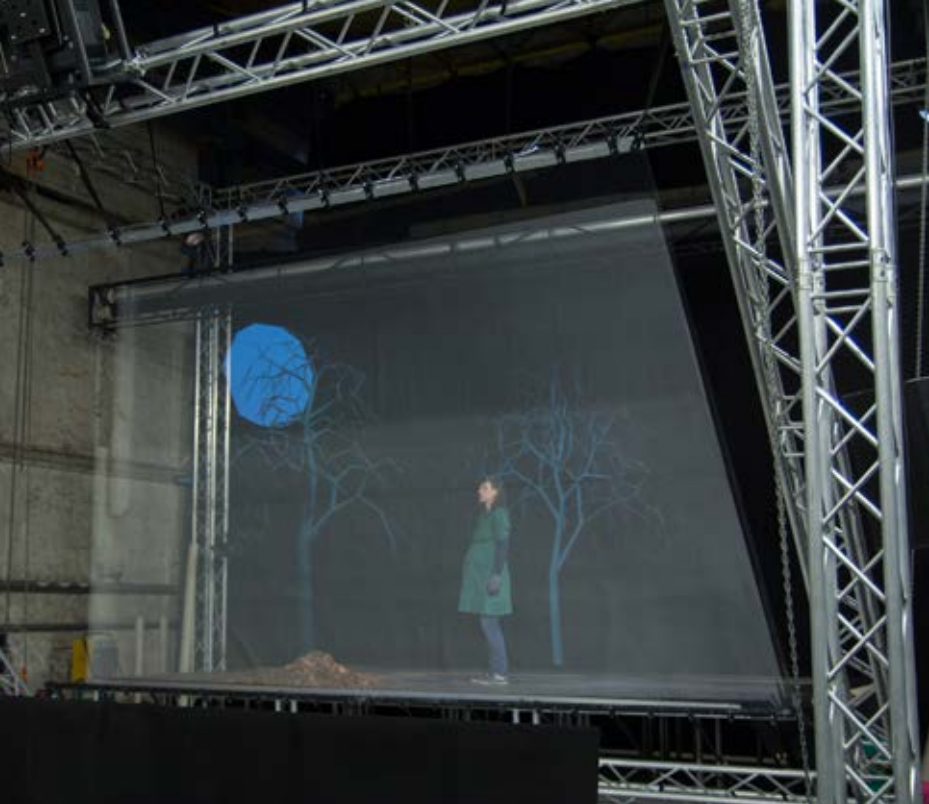

CRÉEZ DES HOLOGRAMMES SPECTACULAIRES
CREATE SPECTACULAR HOLOGRAMS