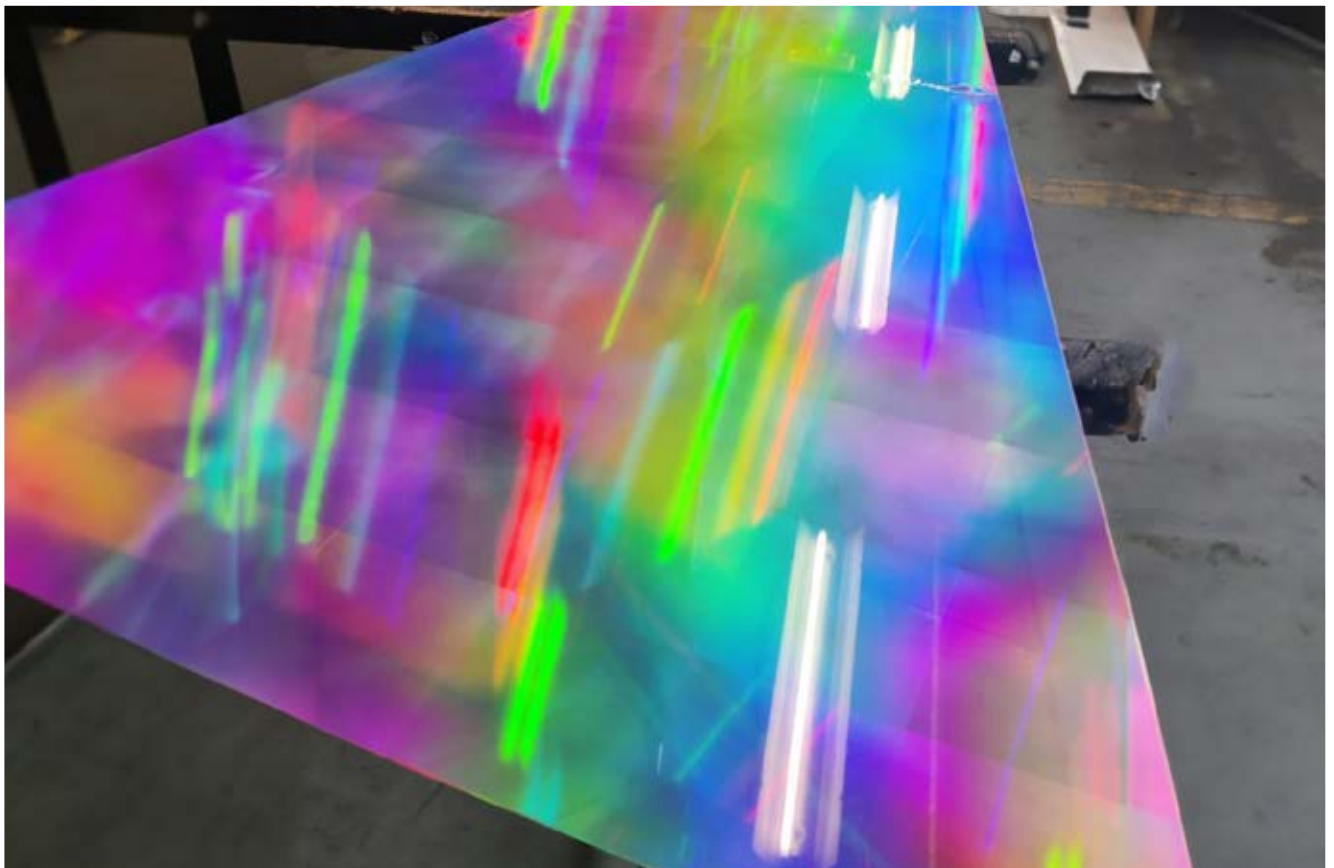

1. ---
2. Ultra léger
   - Couleur Intense en fonction de l'angle de vue et effet transparent
   - Idéal pour de la décoration de boutique ou pour une scénographie événementiel
   - Ultra light
   - Intense color depending on the angle of view and transparent effect
   - Ideal for shop decoration or for event scenography