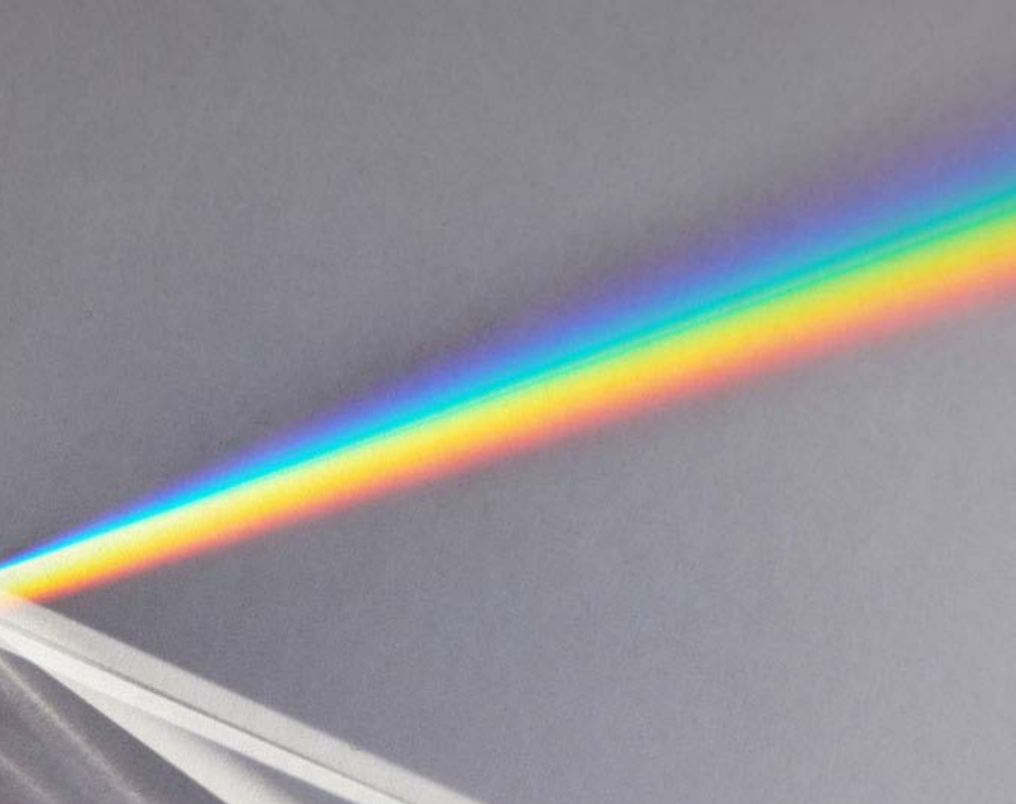

PRÉCISION INÉGALÉE POUR VOS APPLICATIONS TECHNIQUES
UNMATCHED PRECISION FOR YOUR TECHNICAL APPLICATIONS